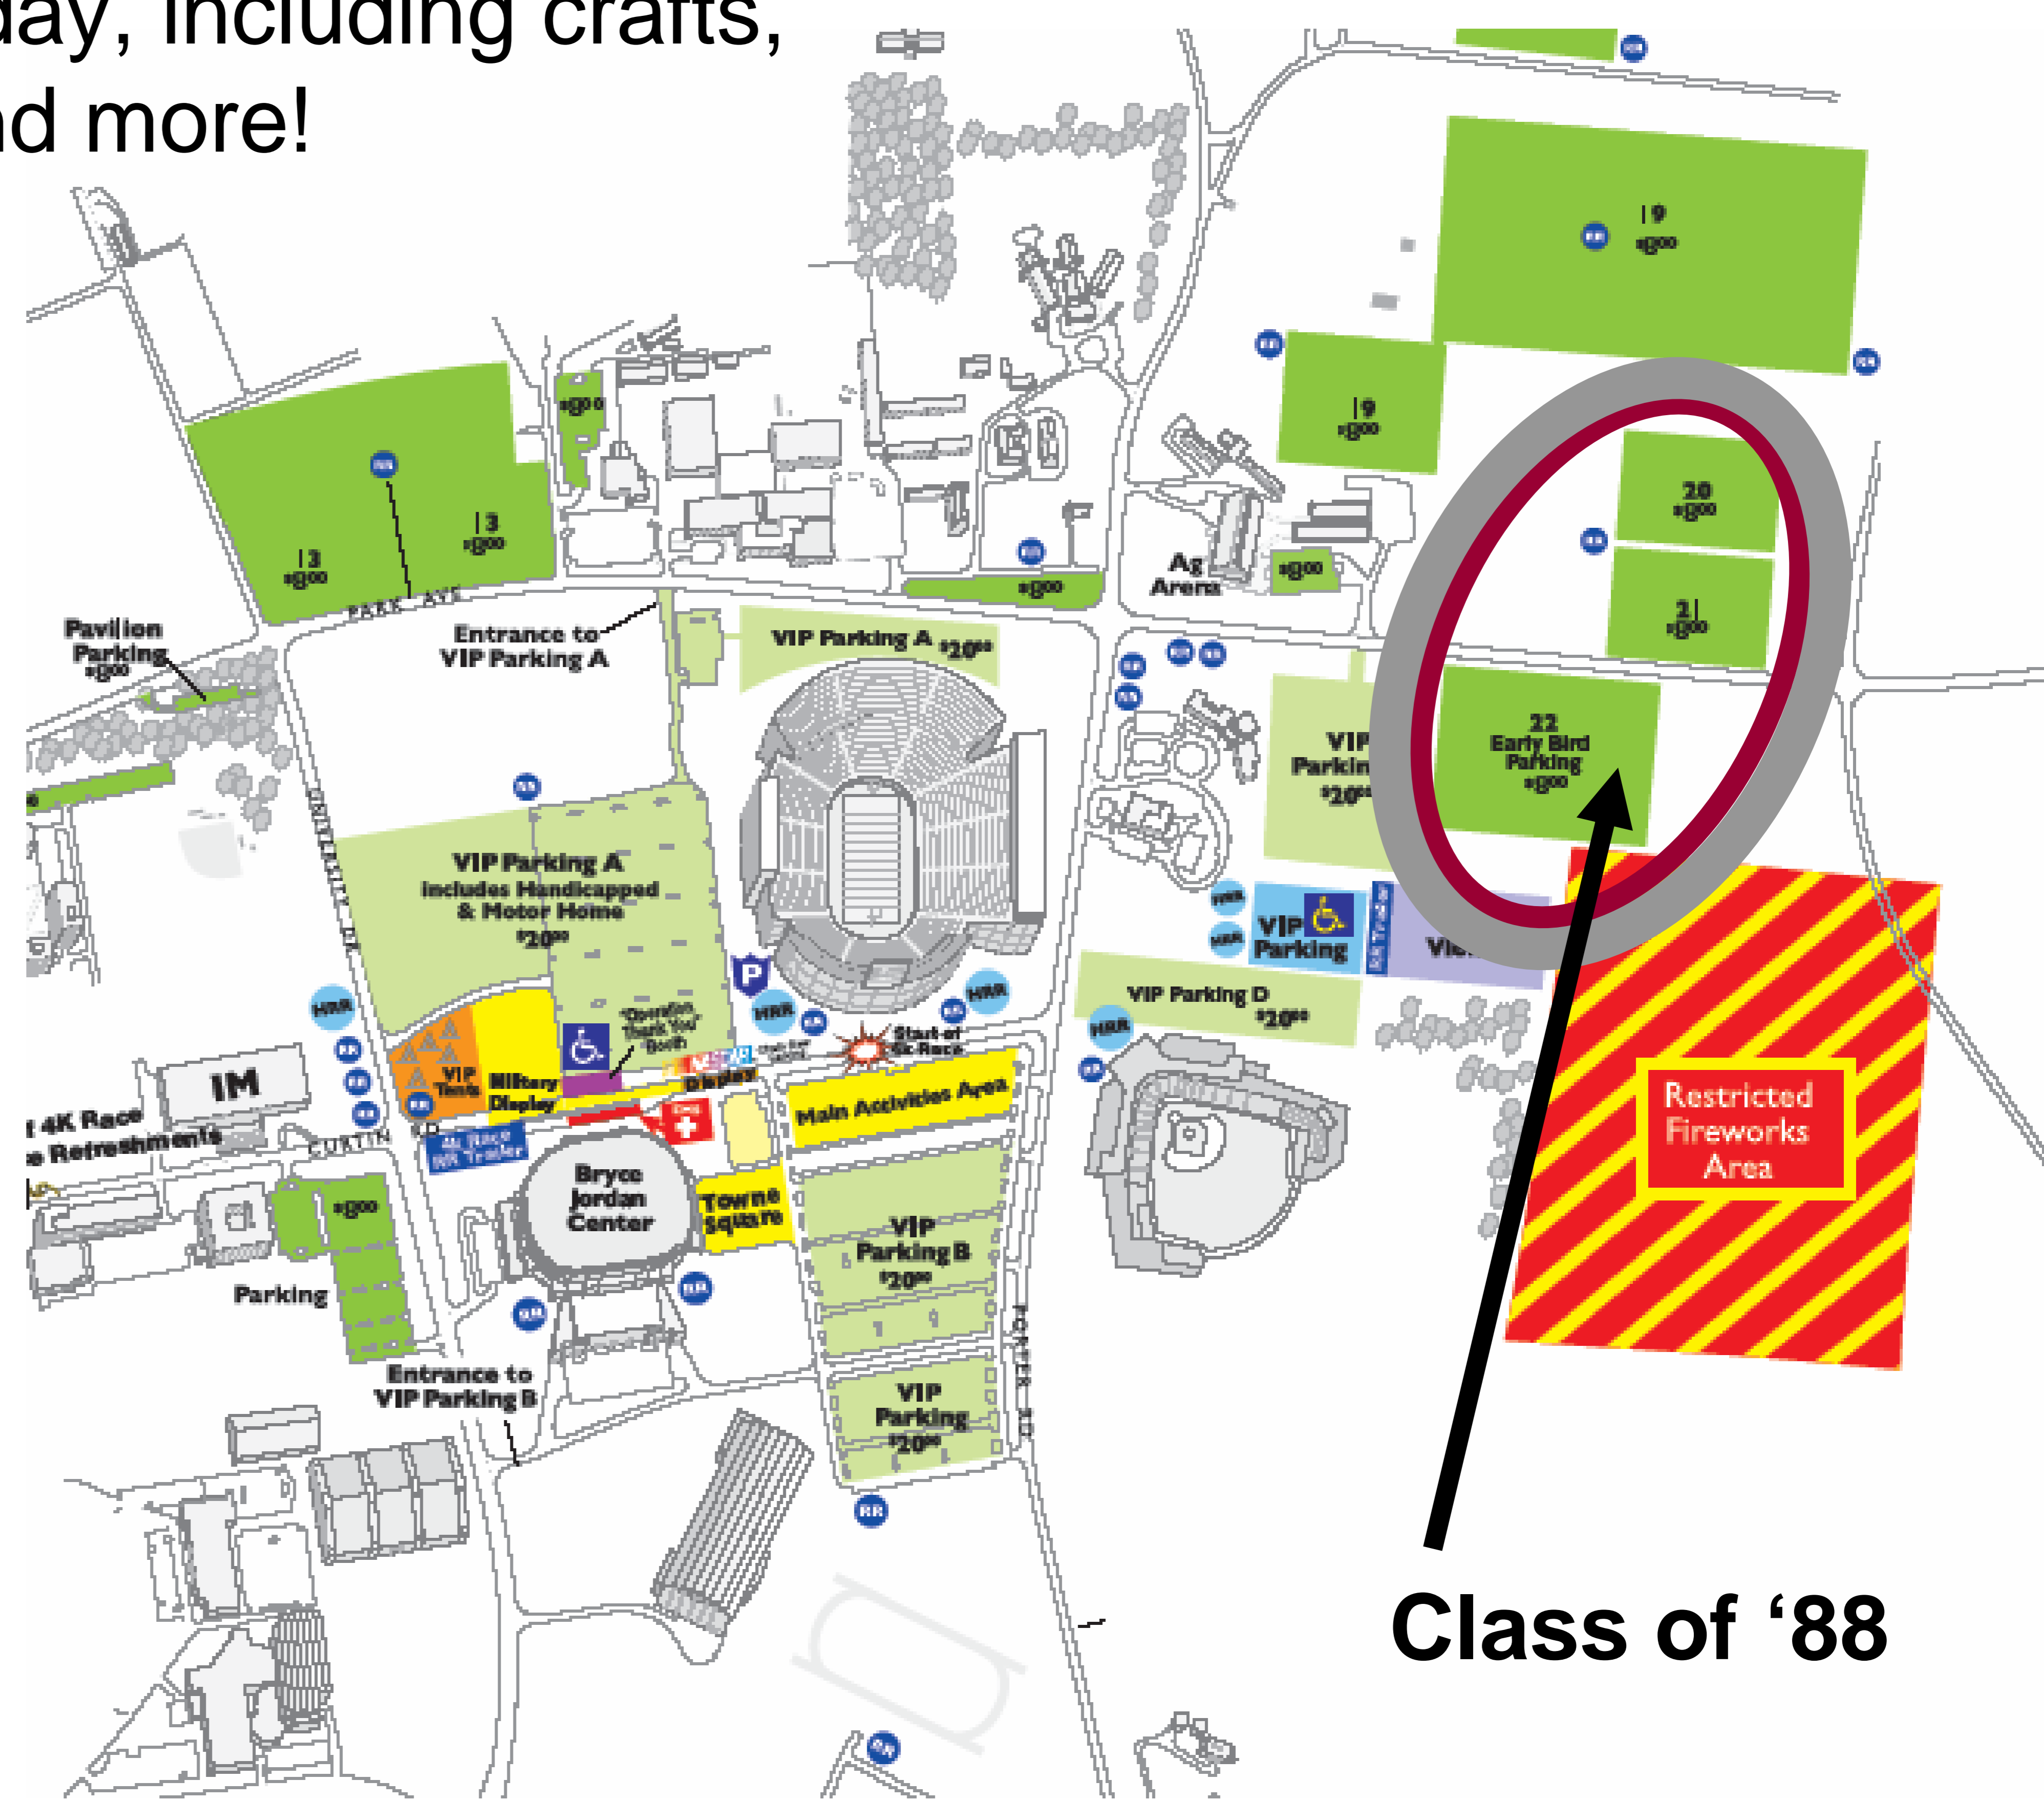

State College Area High School

Class of 1988 20th Reunion

Who: Friends, Family, & Members of the SCAHS Class of '88

What: Reunion Tailgate & Fireworks Party

Where: The Central Pennsylvania 4th Fest
Parking Lot 22, 21, or 20, off Park Ave

(Lots listed in order of preference, but parking is not reserved.)

When: Friday, July 4th, 5:30 - 10:30 pm

How will I find the Class of '88? Look for maroon and gray balloons and a banner with "88" flying near a green station wagon.

What should I bring? Your favorite tailgate dish to share, drinks, ice, blankets, chairs, raingear, cameras, and walking shoes (in case you cannot park near our tailgate site when you arrive). Do not bring charcoal grills or alcohol.

kfrantz@gsu.edu)

to volunteer to park

your car or truck

at 9:00 am, or to

bring coolers,

tables, recycling

bins, and picnic

supplies.